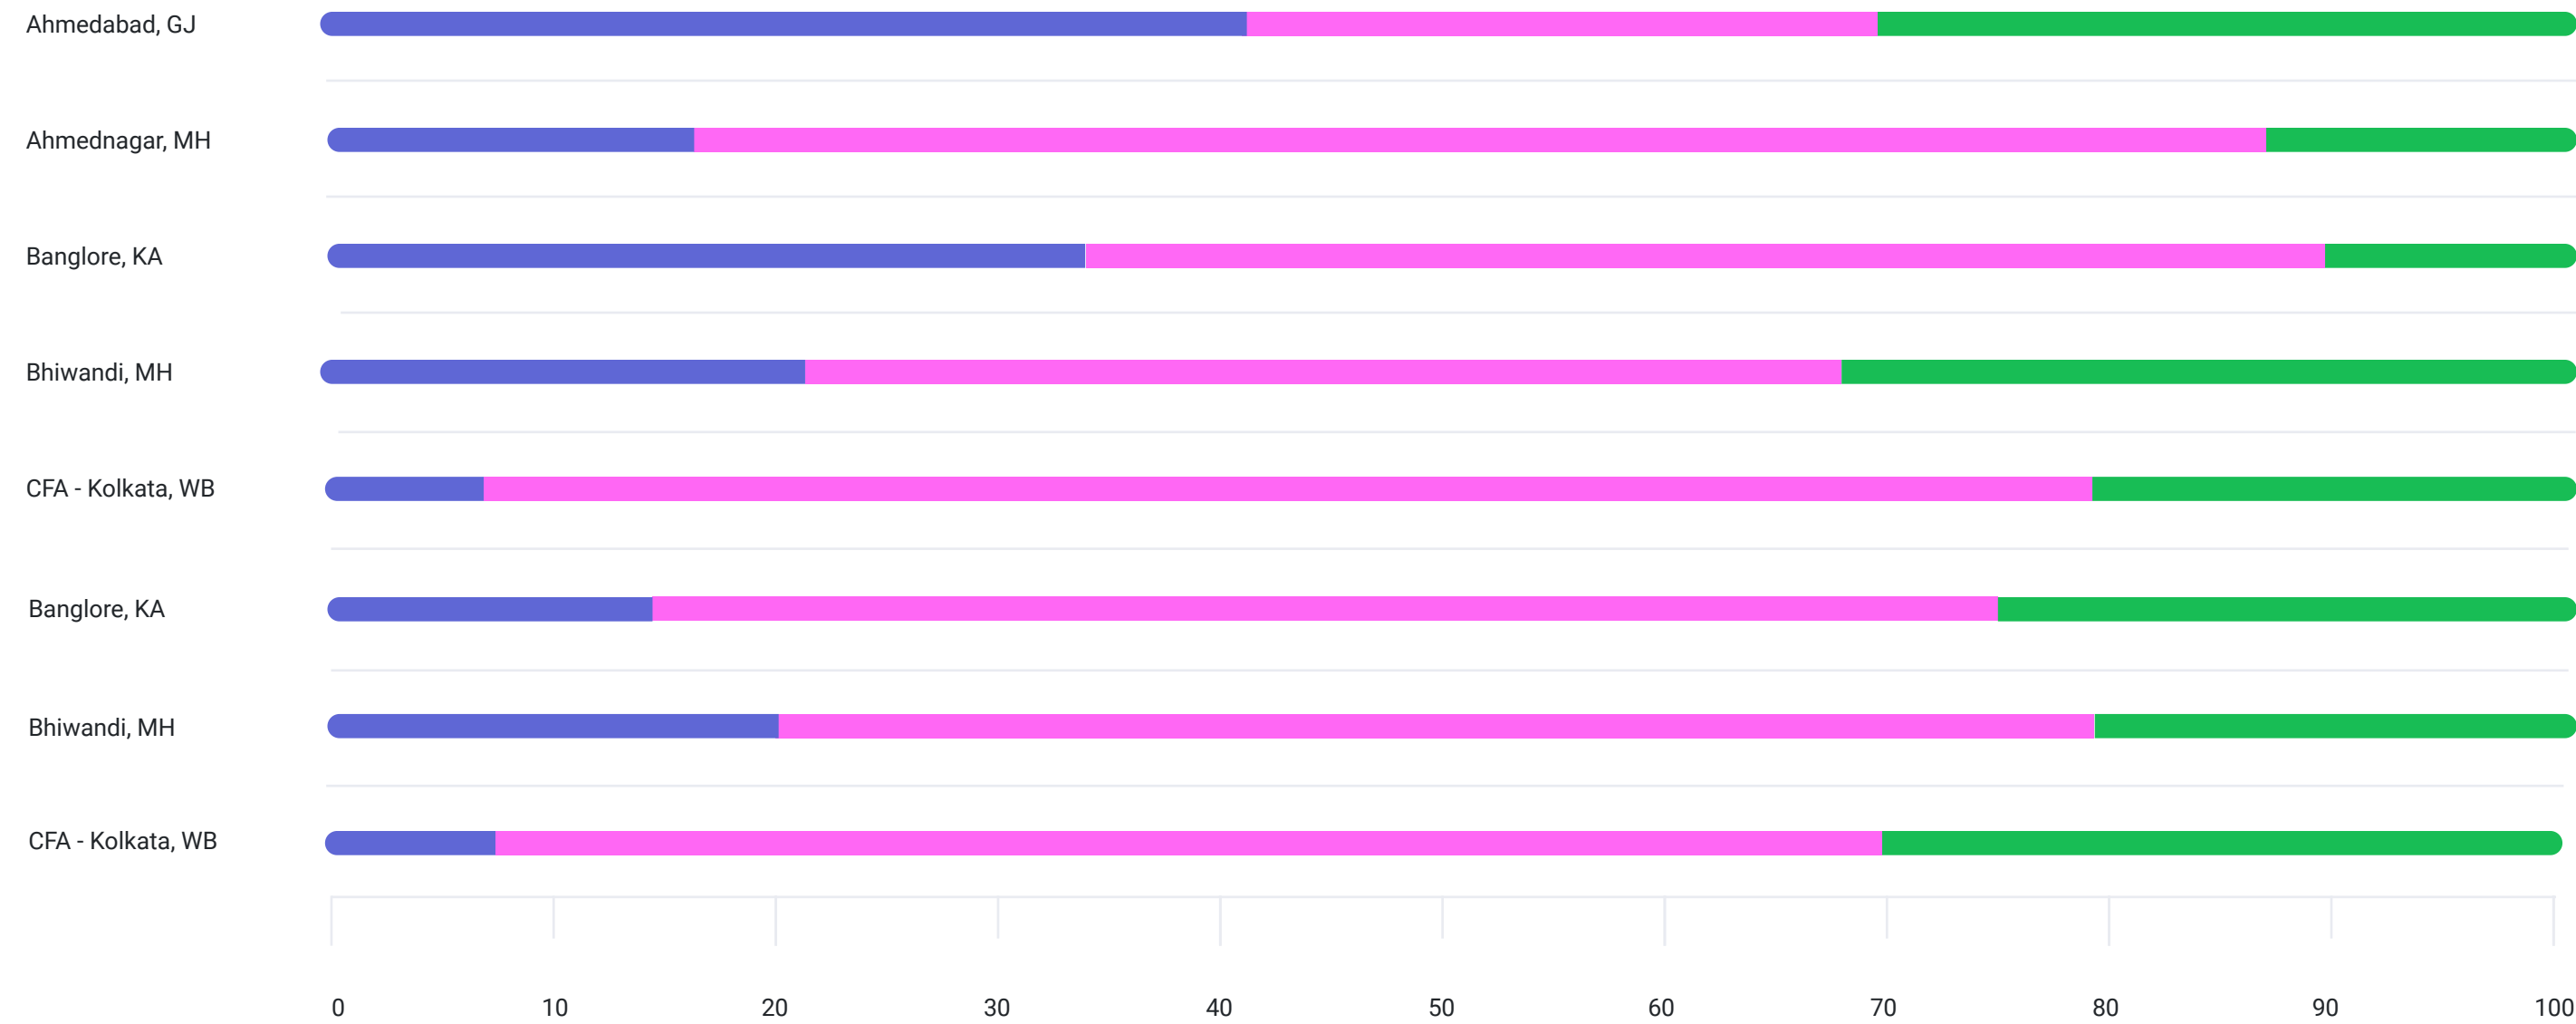

- Dashboard
- Location Metrics
- Order Statistics** →
- Dispatch Statistics
- User Account

< 03/02/2023 - 20/08/2023 >

All Day

[Advanced Options](#)

New

Export .xlsx

Order Statics

Today